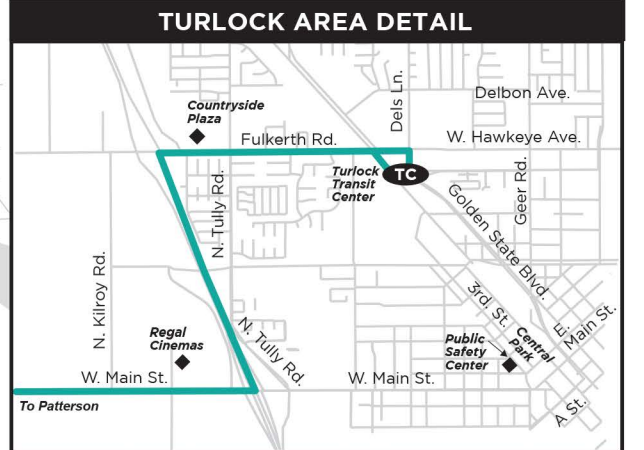

Dublin

BART Station **TC**

BART 90 COMMUTER MODESTO

BART 100 COMMUTER TURLOCK/PATTERSON

Modesto

Vintage Faire Mall **A**
Modesto Transit Center **TC**

MODESTO AREA DETAIL

DOWNTOWN

Patterson

B

132

5

West Main Ave.

TC Turlock Transit Center

Turlock

To Patterson