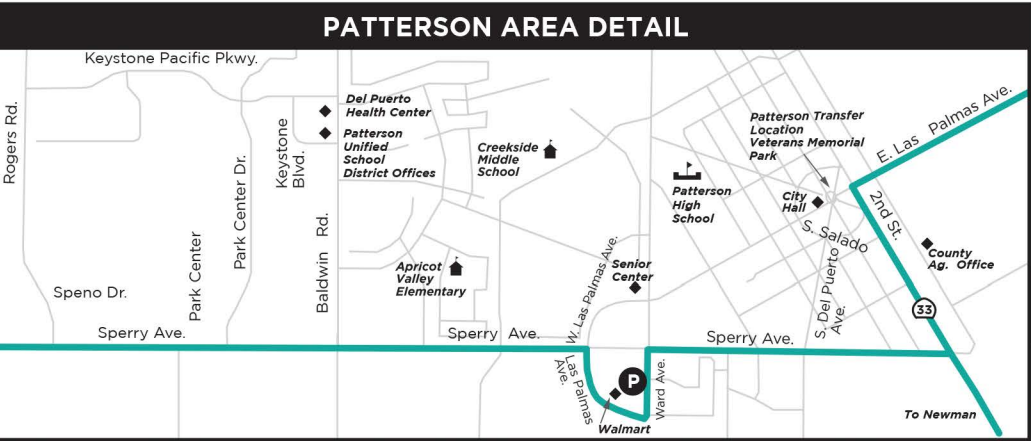

90 BART COMMUTER - MODESTO

100 BART COMMUTER - TURLOCK/PATTERSON

Patterson BART passengers transfer to Modesto BART bus at timepoint B

Legend | Leyenda

- A** Timepoint
See schedule for the time the bus departs from this point
*Punto de tiempo
Ver horario para la hora a la que sale el autobús desde este punto*
- Regular Bus Route
Ruta regular de autobuses
- School / Colegio
- College | Colegia
- Places of Interest | Lugares de interés
- T** Connect to these routes:
check timetables
*Conectar a estas rutas:
consultar horarios*
- TC** Major Transfer Center
You can transfer to many different routes at this location
*Centro de Transferencias
Principal Puede transferirse a muchas rutas diferentes en esta ubicación*

Dublin

BART Station **TC**

BART 90 COMMUTER MODESTO

BART 100 COMMUTER TURLOCK/PATTERSON

Modesto

Vintage Faire Mall **A**
Modesto Transit Center **TC**

MODESTO AREA DETAIL

DOWNTOWN

Patterson

B

132

5

West Main Ave.

TC Turlock Transit Center

Turlock

To Patterson