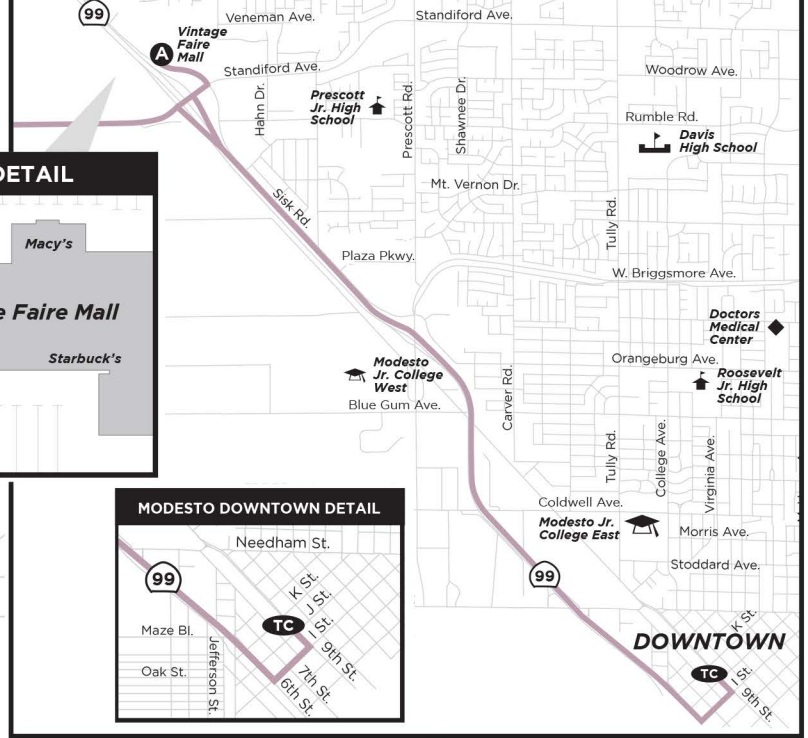

90 BART COMMUTER - MODESTO

100 BART COMMUTER - TURLOCK/PATTERSON

Patterson BART passengers transfer to Modesto BART bus at timepoint B

Legend | Leyenda

- A** Timepoint
See schedule for the time the bus departs from this point
*Punto de tiempo
Ver horario para la hora a la que sale el autobús desde este punto*
- Regular Bus Route
Ruta regular de autobuses
- School / Colegio
- College | Colegia
- Places of Interest | Lugares de interés
- T** Connect to these routes:
check timetables
*Conectar a estas rutas:
consultar horarios*
- TC** Major Transfer Center
You can transfer to many different routes at this location
*Centro de Transferencias
Principal Puede transferirse a muchas rutas diferentes en esta ubicación*

Dublin

BART Station **TC**

BART 90 COMMUTER MODESTO

BART 100 COMMUTER TURLOCK/PATTERSON

Modesto

Vintage Faire Mall **A**
Modesto Transit Center **TC**

MODESTO AREA DETAIL

DOWNTOWN

Patterson

B

132

5

West Main Ave.

TC Turlock Transit Center

Turlock

To Patterson