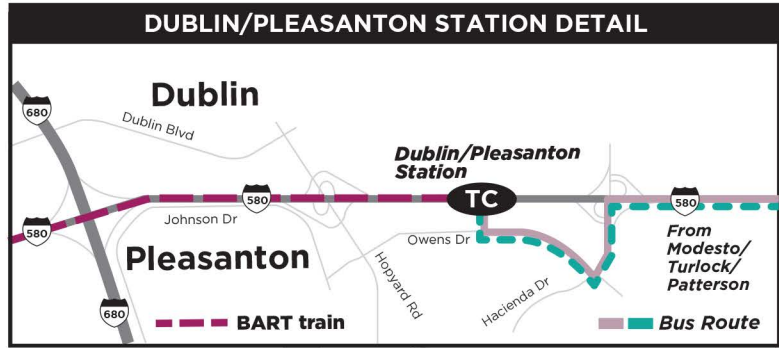

90 BART COMMUTER - MODESTO

100 BART COMMUTER - TURLOCK/PATTERSON

Patterson BART passengers transfer to Modesto BART bus at timepoint B

Legend | Leyenda

- A** Timepoint
See schedule for the time the bus departs from this point
*Punto de tiempo
Ver horario para la hora a la que sale el autobús desde este punto*
- Regular Bus Route
Ruta regular de autobuses
- School / Colegio
- College | Colegia
- Places of Interest | Lugares de interés
- T** Connect to these routes:
check timetables
*Conectar a estas rutas:
consultar horarios*
- TC** Major Transfer Center
You can transfer to many different routes at this location
*Centro de Transferencias
Principal Puede transferirse a muchas rutas diferentes en esta ubicación*

Dublin

BART Station **TC**

BART 90 COMMUTER MODESTO

BART 100 COMMUTER TURLOCK/PATTERSON

Modesto

Vintage Faire Mall **A**
Modesto Transit Center **TC**

MODESTO AREA DETAIL

DOWNTOWN

Patterson

B

132

5

West Main Ave.

TC Turlock Transit Center

Turlock

To Patterson