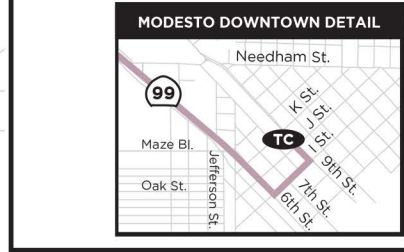

90 BART COMMUTER - MODESTO

100 BART COMMUTER - TURLOCK/PATTERSON

Patterson BART passengers transfer to Modesto BART bus at timepoint B

Legend | Leyenda

- A** Timepoint
See schedule for the time the bus departs from this point
*Punto de tiempo
Ver horario para la hora a la que sale el autobús desde este punto*
- Regular Bus Route
Ruta regular de autobuses
- School / Colegio
- College | Colegia
- Places of Interest | Lugares de interés
- T** Connect to these routes:
check timetables
*Conectar a estas rutas:
consultar horarios*
- TC** Major Transfer Center
You can transfer to many different routes at this location
*Centro de Transferencias
Principal Puede transferirse a muchas rutas diferentes en esta ubicación*

Dublin

BART Station **TC**

BART 90 COMMUTER MODESTO

BART 100 COMMUTER TURLOCK/PATTERSON

Modesto

Vintage Faire Mall **A**
Modesto Transit Center **TC**

MODESTO AREA DETAIL

DOWNTOWN

Patterson

B

132

5

West Main Ave.

TC Turlock Transit Center

Turlock

To Patterson